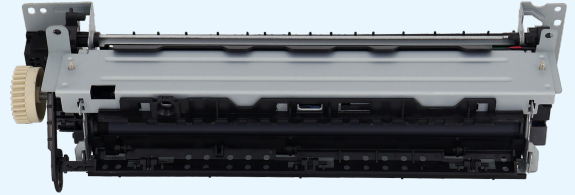

Perfect Solution

ONE-STOP SOLUTION  
info@ikon-intl.com

**Brand:** Canon  
**Ikon Code:** IK07054  
**OEM Ref #:** IR1643-FILM  
**For Use in:**  
imageRunner 1643i/1643P  
imageCLASS D1620/D1650/LBP312dn/LBP325dn

**Brand:** Canon  
**Ikon Code:** IK07057  
**OEM Ref #:** IR1643-LPR  
**For Use in:**  
imageRunner 1643i/1643P  
imageCLASS D1620/D1650/LBP312dn/LBP325dn

**Brand:** Canon  
**Ikon Code:** IK07055  
**OEM Ref #:** RM2-5679-000(110v)  
**For Use in:**  
imageRunner 1643i/1643P  
imageCLASS D1620/D1650/LBP312dn/LBP325dn

**Brand:** Canon  
**Ikon Code:** IK07056  
**OEM Ref #:** FM1-W155-000(220v)  
**For Use in:**  
imageRunner 1643i/1643P  
imageCLASS D1620/D1650/LBP312dn/LBP325dn

✔ For better fusing. Please use IKON T06 Toner Cartridge with IKON IR1643 Fuser Unit + Fuser Film + Lower Pressure Roller.