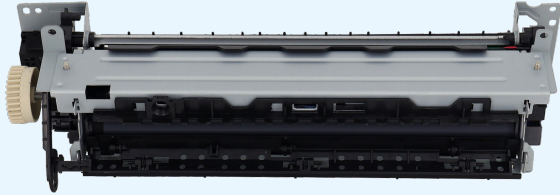

Perfect Solution

ONE-STOP SOLUTION  
info@ikon-intl.com

**Brand:** Canon  
**Ikon Code:** IK07054  
**OEM Ref #:** IR1643-FILM  
**For Use in:**  
imageRunner 1643i/1643P  
imageCLASS D1620/D1650/LBP312dn/LBP325dn

**Brand:** Canon  
**Ikon Code:** IK07057  
**OEM Ref #:** IR1643-LPR  
**For Use in:**  
imageRunner 1643i/1643P  
imageCLASS D1620/D1650/LBP312dn/LBP325dn

**Brand:** Canon  
**Ikon Code:** IK07055  
**OEM Ref #:** RM2-5679-000(110v)  
**For Use in:**  
imageRunner 1643i/1643P  
imageCLASS D1620/D1650/LBP312dn/LBP325dn

**Brand:** Canon  
**Ikon Code:** IK07056  
**OEM Ref #:** FM1-W155-000(220v)  
**For Use in:**  
imageRunner 1643i/1643P  
imageCLASS D1620/D1650/LBP312dn/LBP325dn

✔ For better fusing. Please use IKON T06 Toner Cartridge with IKON IR1643 Fuser Unit + Fuser Film + Lower Pressure Roller.